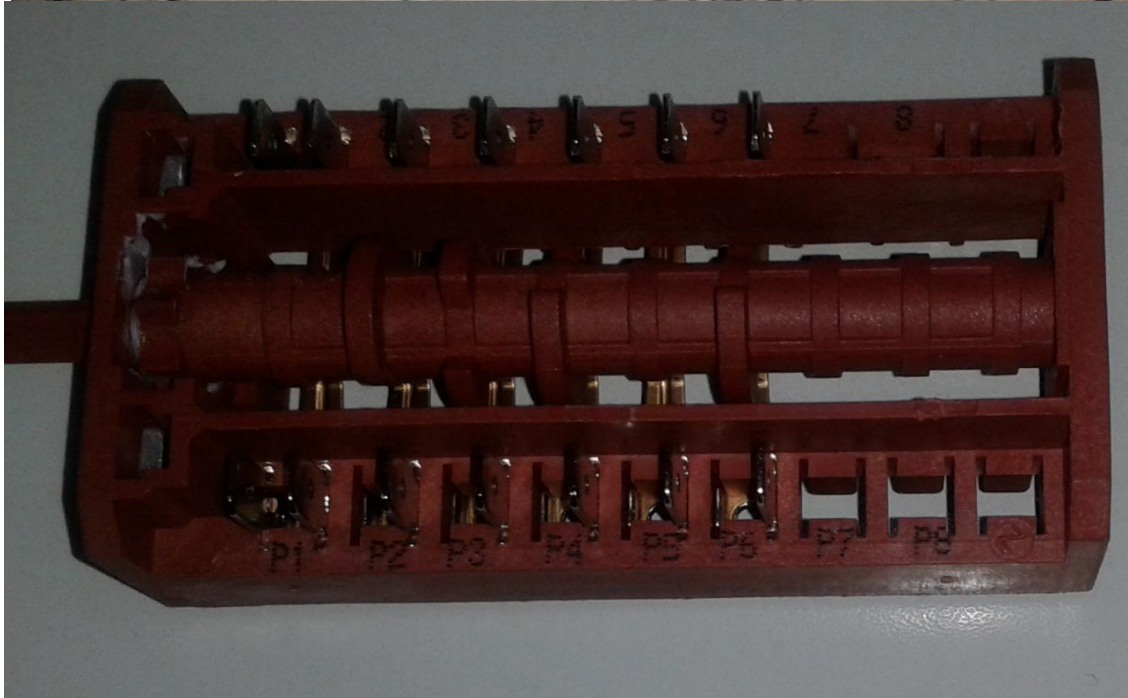

 BEYAZ EŞYA SAN. VE TİC. A.Ş.	Switch terminal connection	DOC. NR : 07-03/FR301
		REV.NR/DATE:01/18.12.2012
		ITEM NR:
		PAGE : 1/3

DEKA and GOTTAK switch caps are below. Terminal position numbers are clearly seen on the pictures.

Switch terminal connection

DOC. NR : 07-03/FR301
REV.NR/DATE:01/18.12.2012
ITEM NR:
PAGE : 2/3

There are different types of switches and connection differs. Connection terminals are shown on the electric diagram of the product. Mentioned terminal number and color has to be watched.