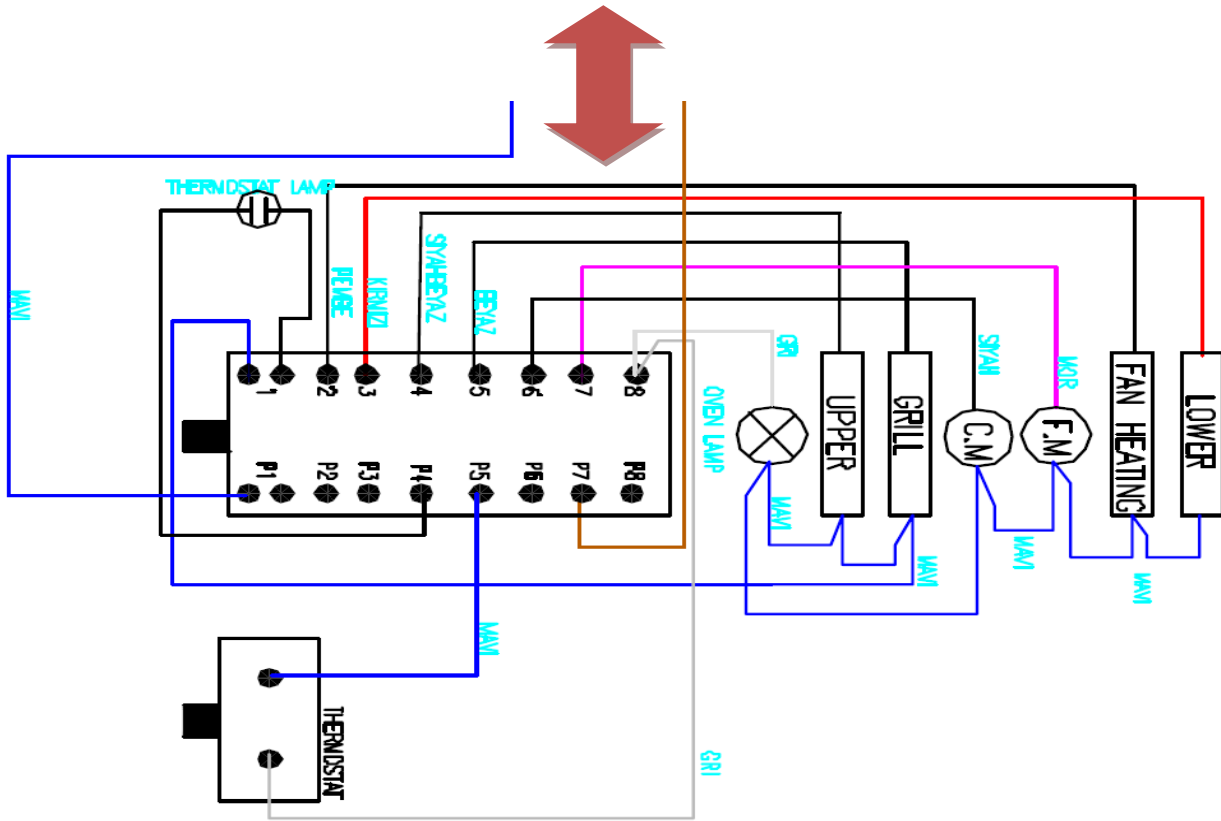

 BEYAZ EŞYA SAN. VE TİC. A.Ş.	Switch terminal connection	DOC. NR : 07-03/FR301
		REV.NR/DATE:01/18.12.2012
		ITEM NR:
		PAGE : 1/3

DEKA and GOTTAK switch caps are below. Terminal position numbers are clearly seen on the pictures.

Switch terminal connection

DOC. NR : 07-03/FR301
REV.NR/DATE:01/18.12.2012
ITEM NR:
PAGE : 2/3

There are different types of switches and connection differs. Connection terminals are shown on the electric diagram of the product. Mentioned terminal number and color has to be watched.